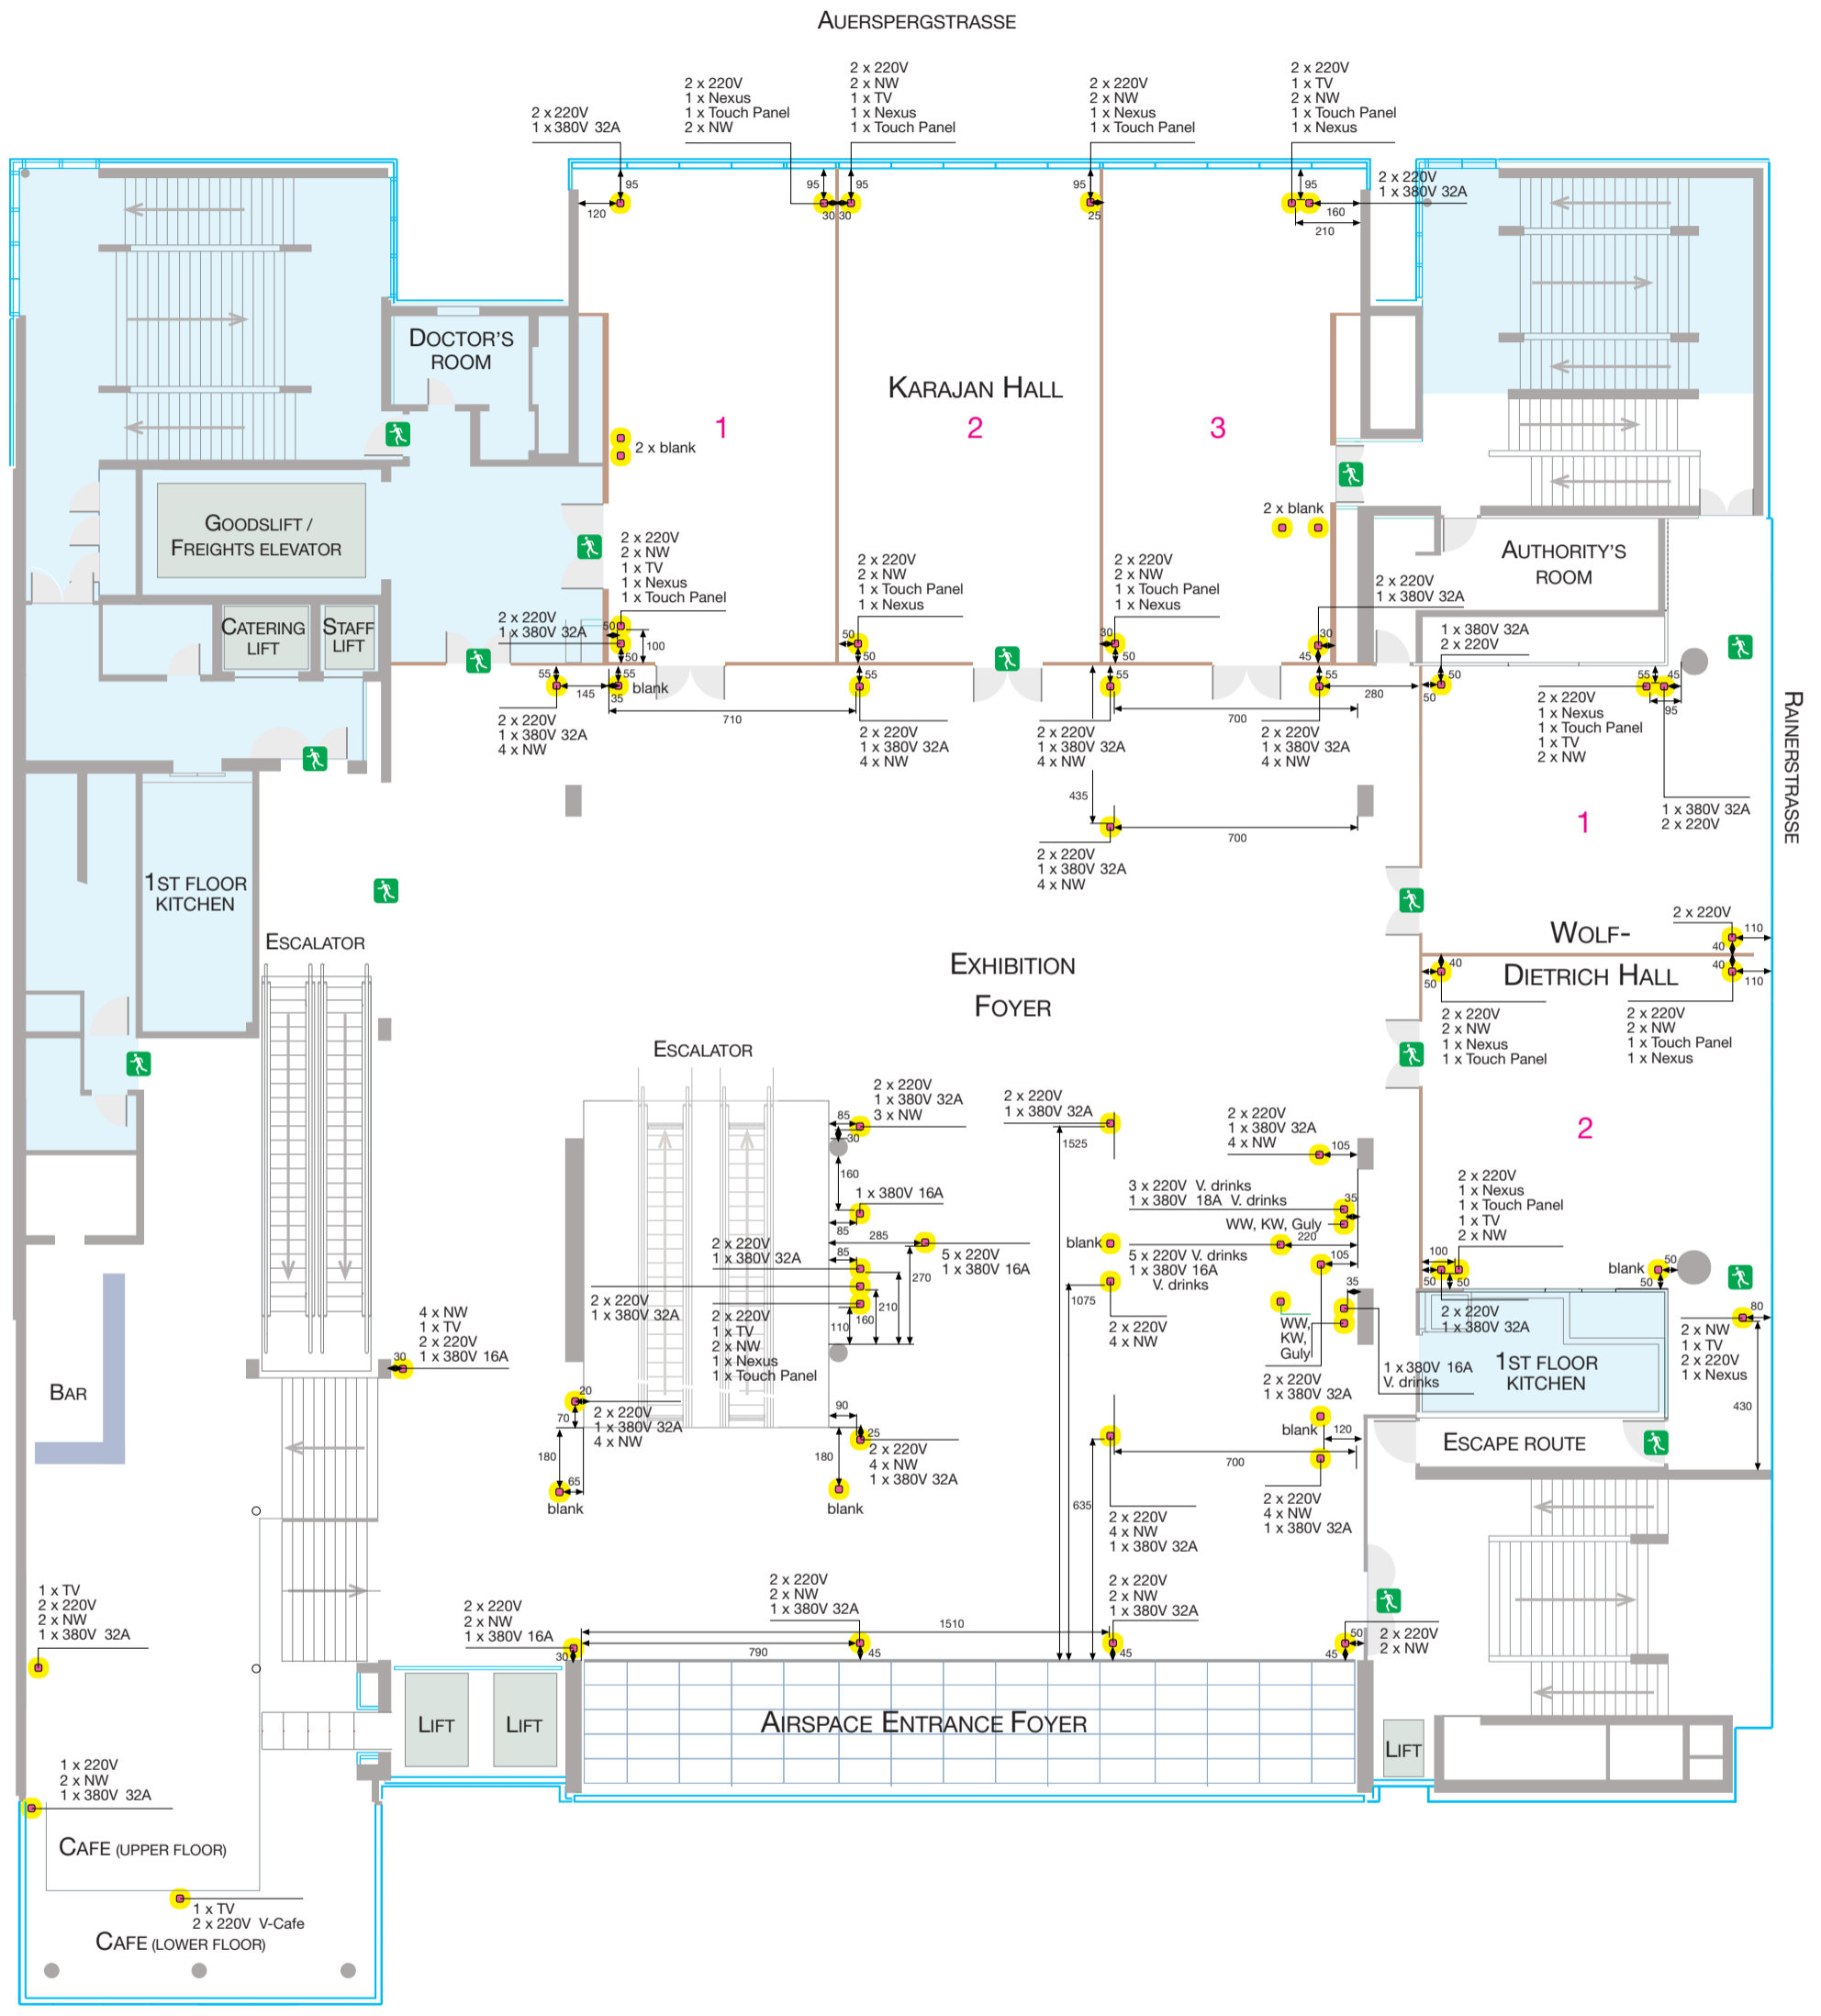

First Floor / Electronic diagram

0 50 100 200 300 400 500 cm

CAPTION

- Nexus = Audiosystem link
- Touch Panel = On-site handling of light, fade-out, shading, silver screens (if present)
- NW = Network, analog, ISDN, V-Lan, dedicated line
- IR = Cabling for infrared heating element
- Red flash light BMZ = Fire detector flash light
- TV-Antenna = TV and Radio Link
- Bottom tank = WW and CW supply and drain

85 Lengths specifications in centimetre
 □ Floor outlet
 --- Mobile walls
 --- Fixed walls
 ■ Closed area

Status: 05/2008