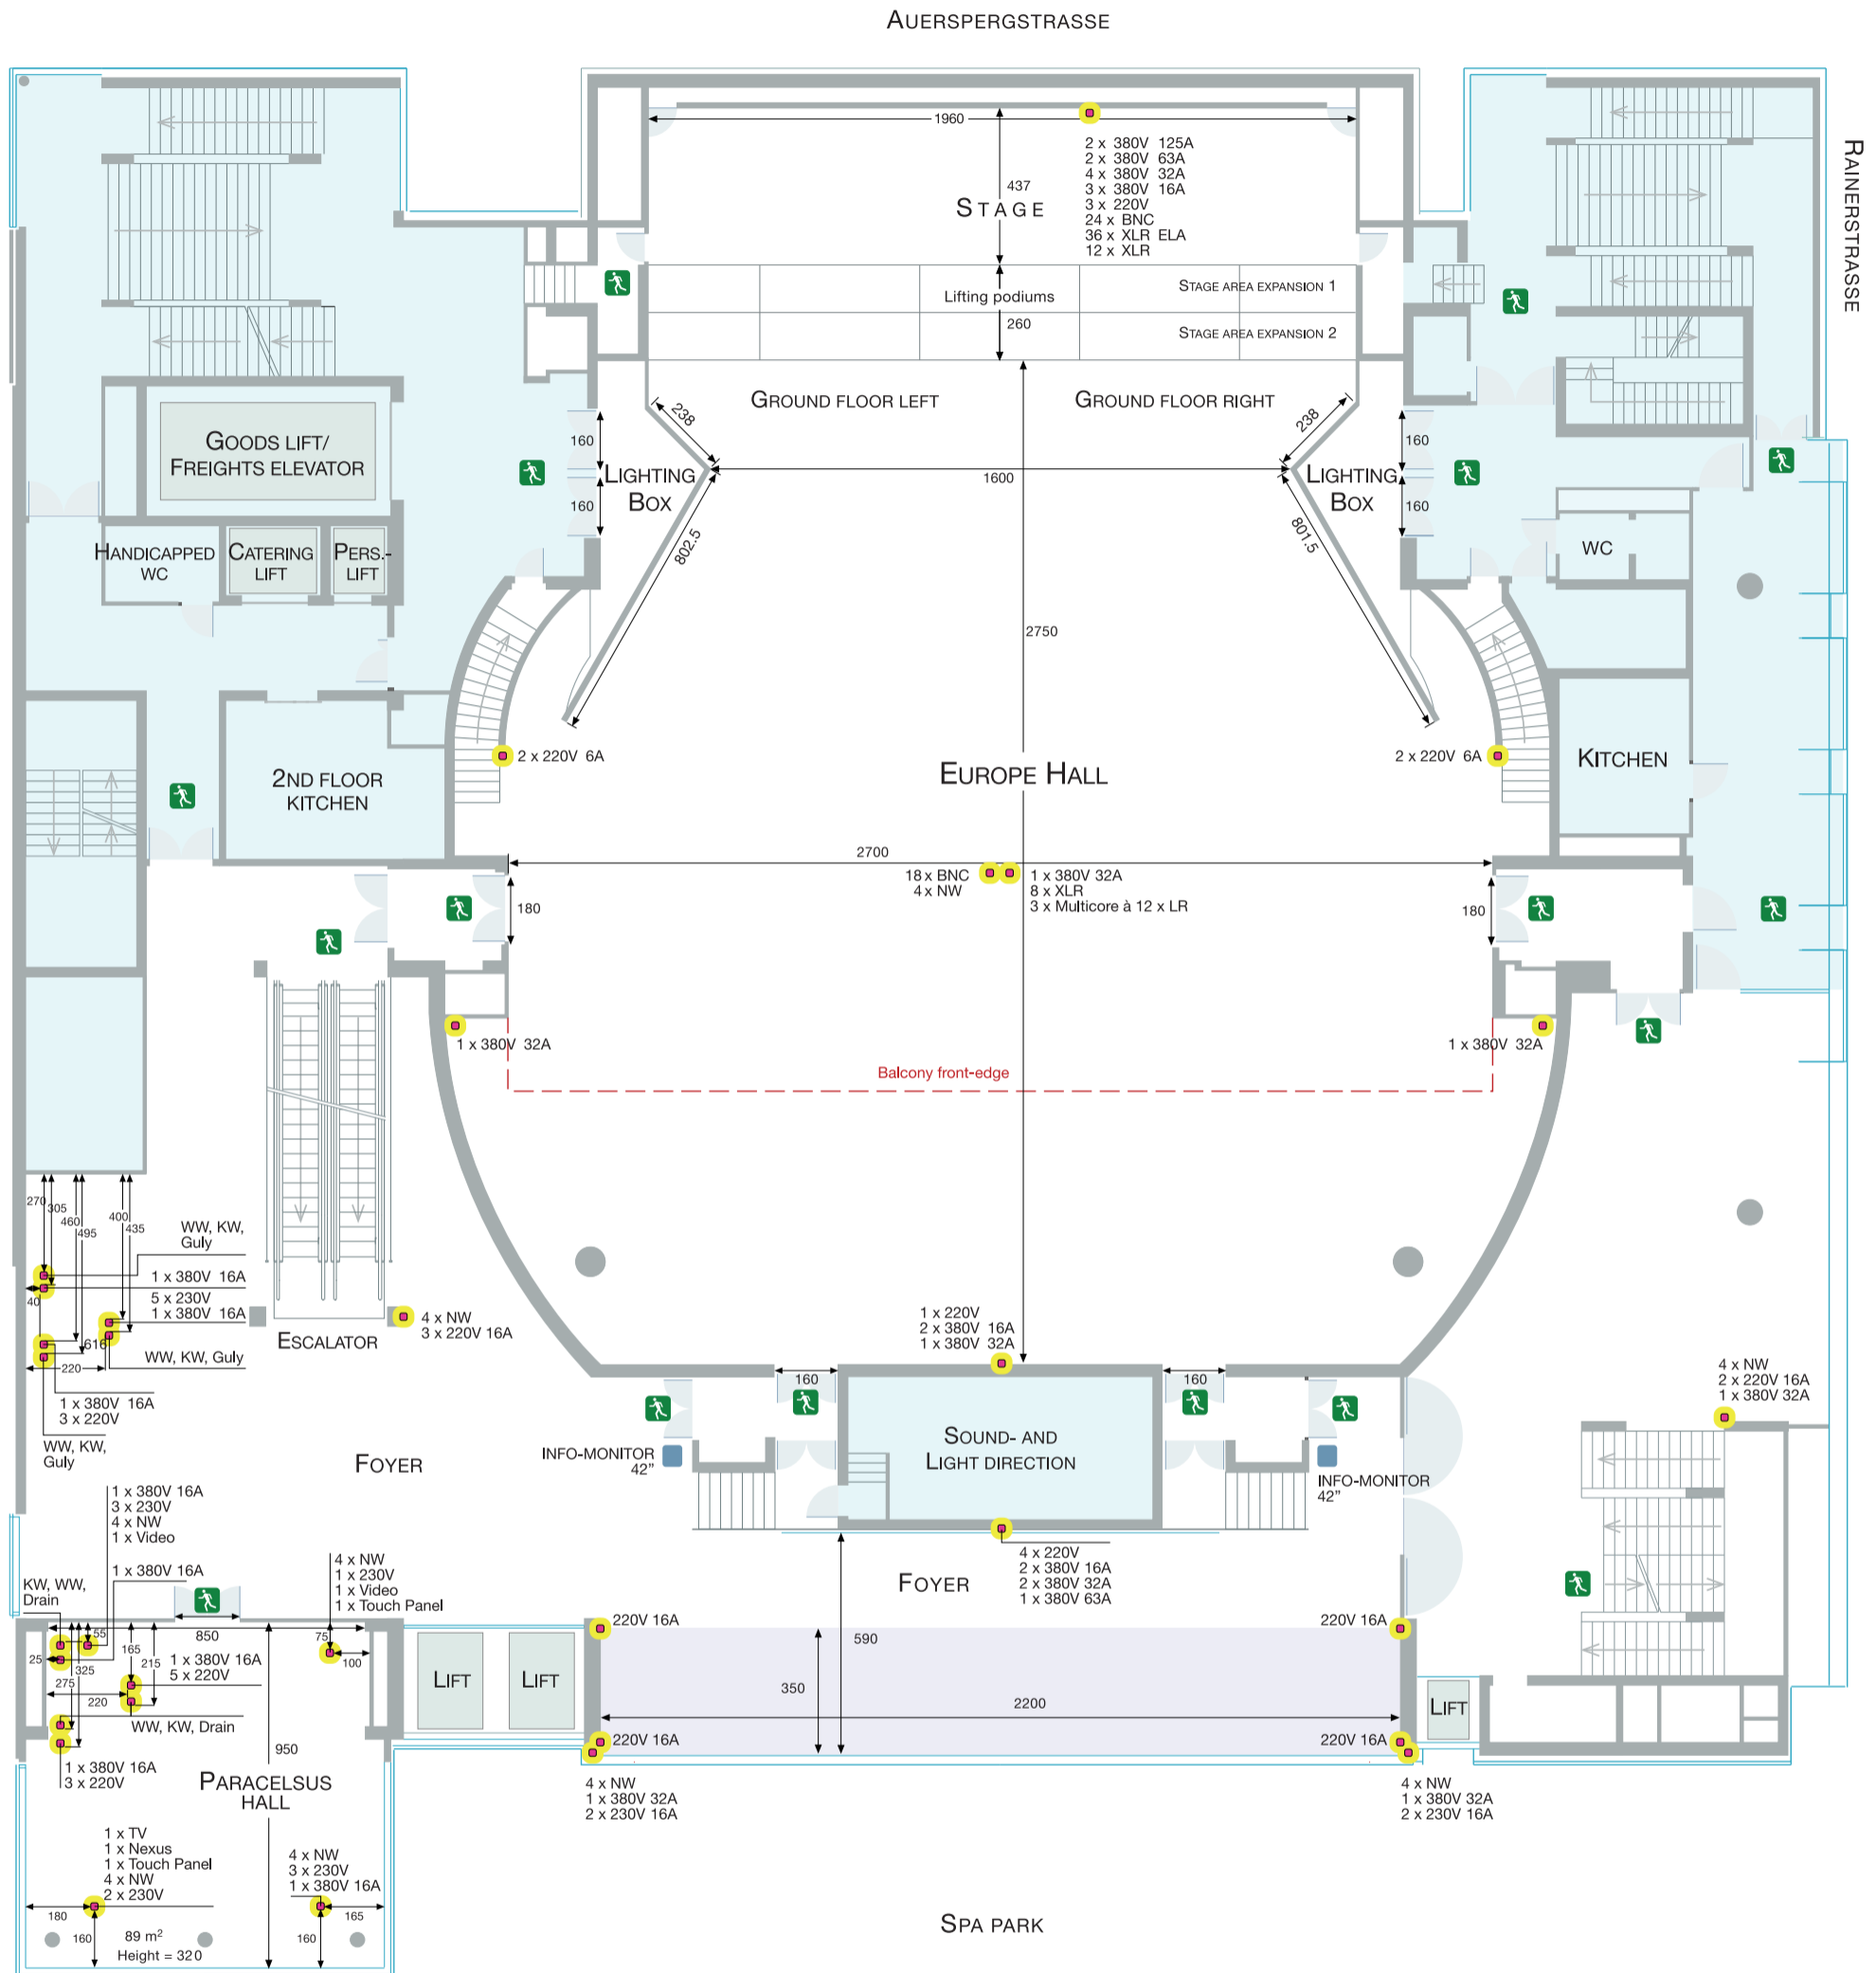

Second Floor / Europe Hall / Electrical plan

CAPTION

- Nexus = Audiosystem link
- Touch Panel = On-site handling of light, fade-out, shading, silver screens (if present)
- NW = Network, analog, ISDN, V4Lan, dedicated line
- IR = Cabling for infrared heating element
- Red flash light BMZ = Fire detector flash light
- TV-Antenna = TV and Radio Link
- Bottom tank = WW and CW supply and drain