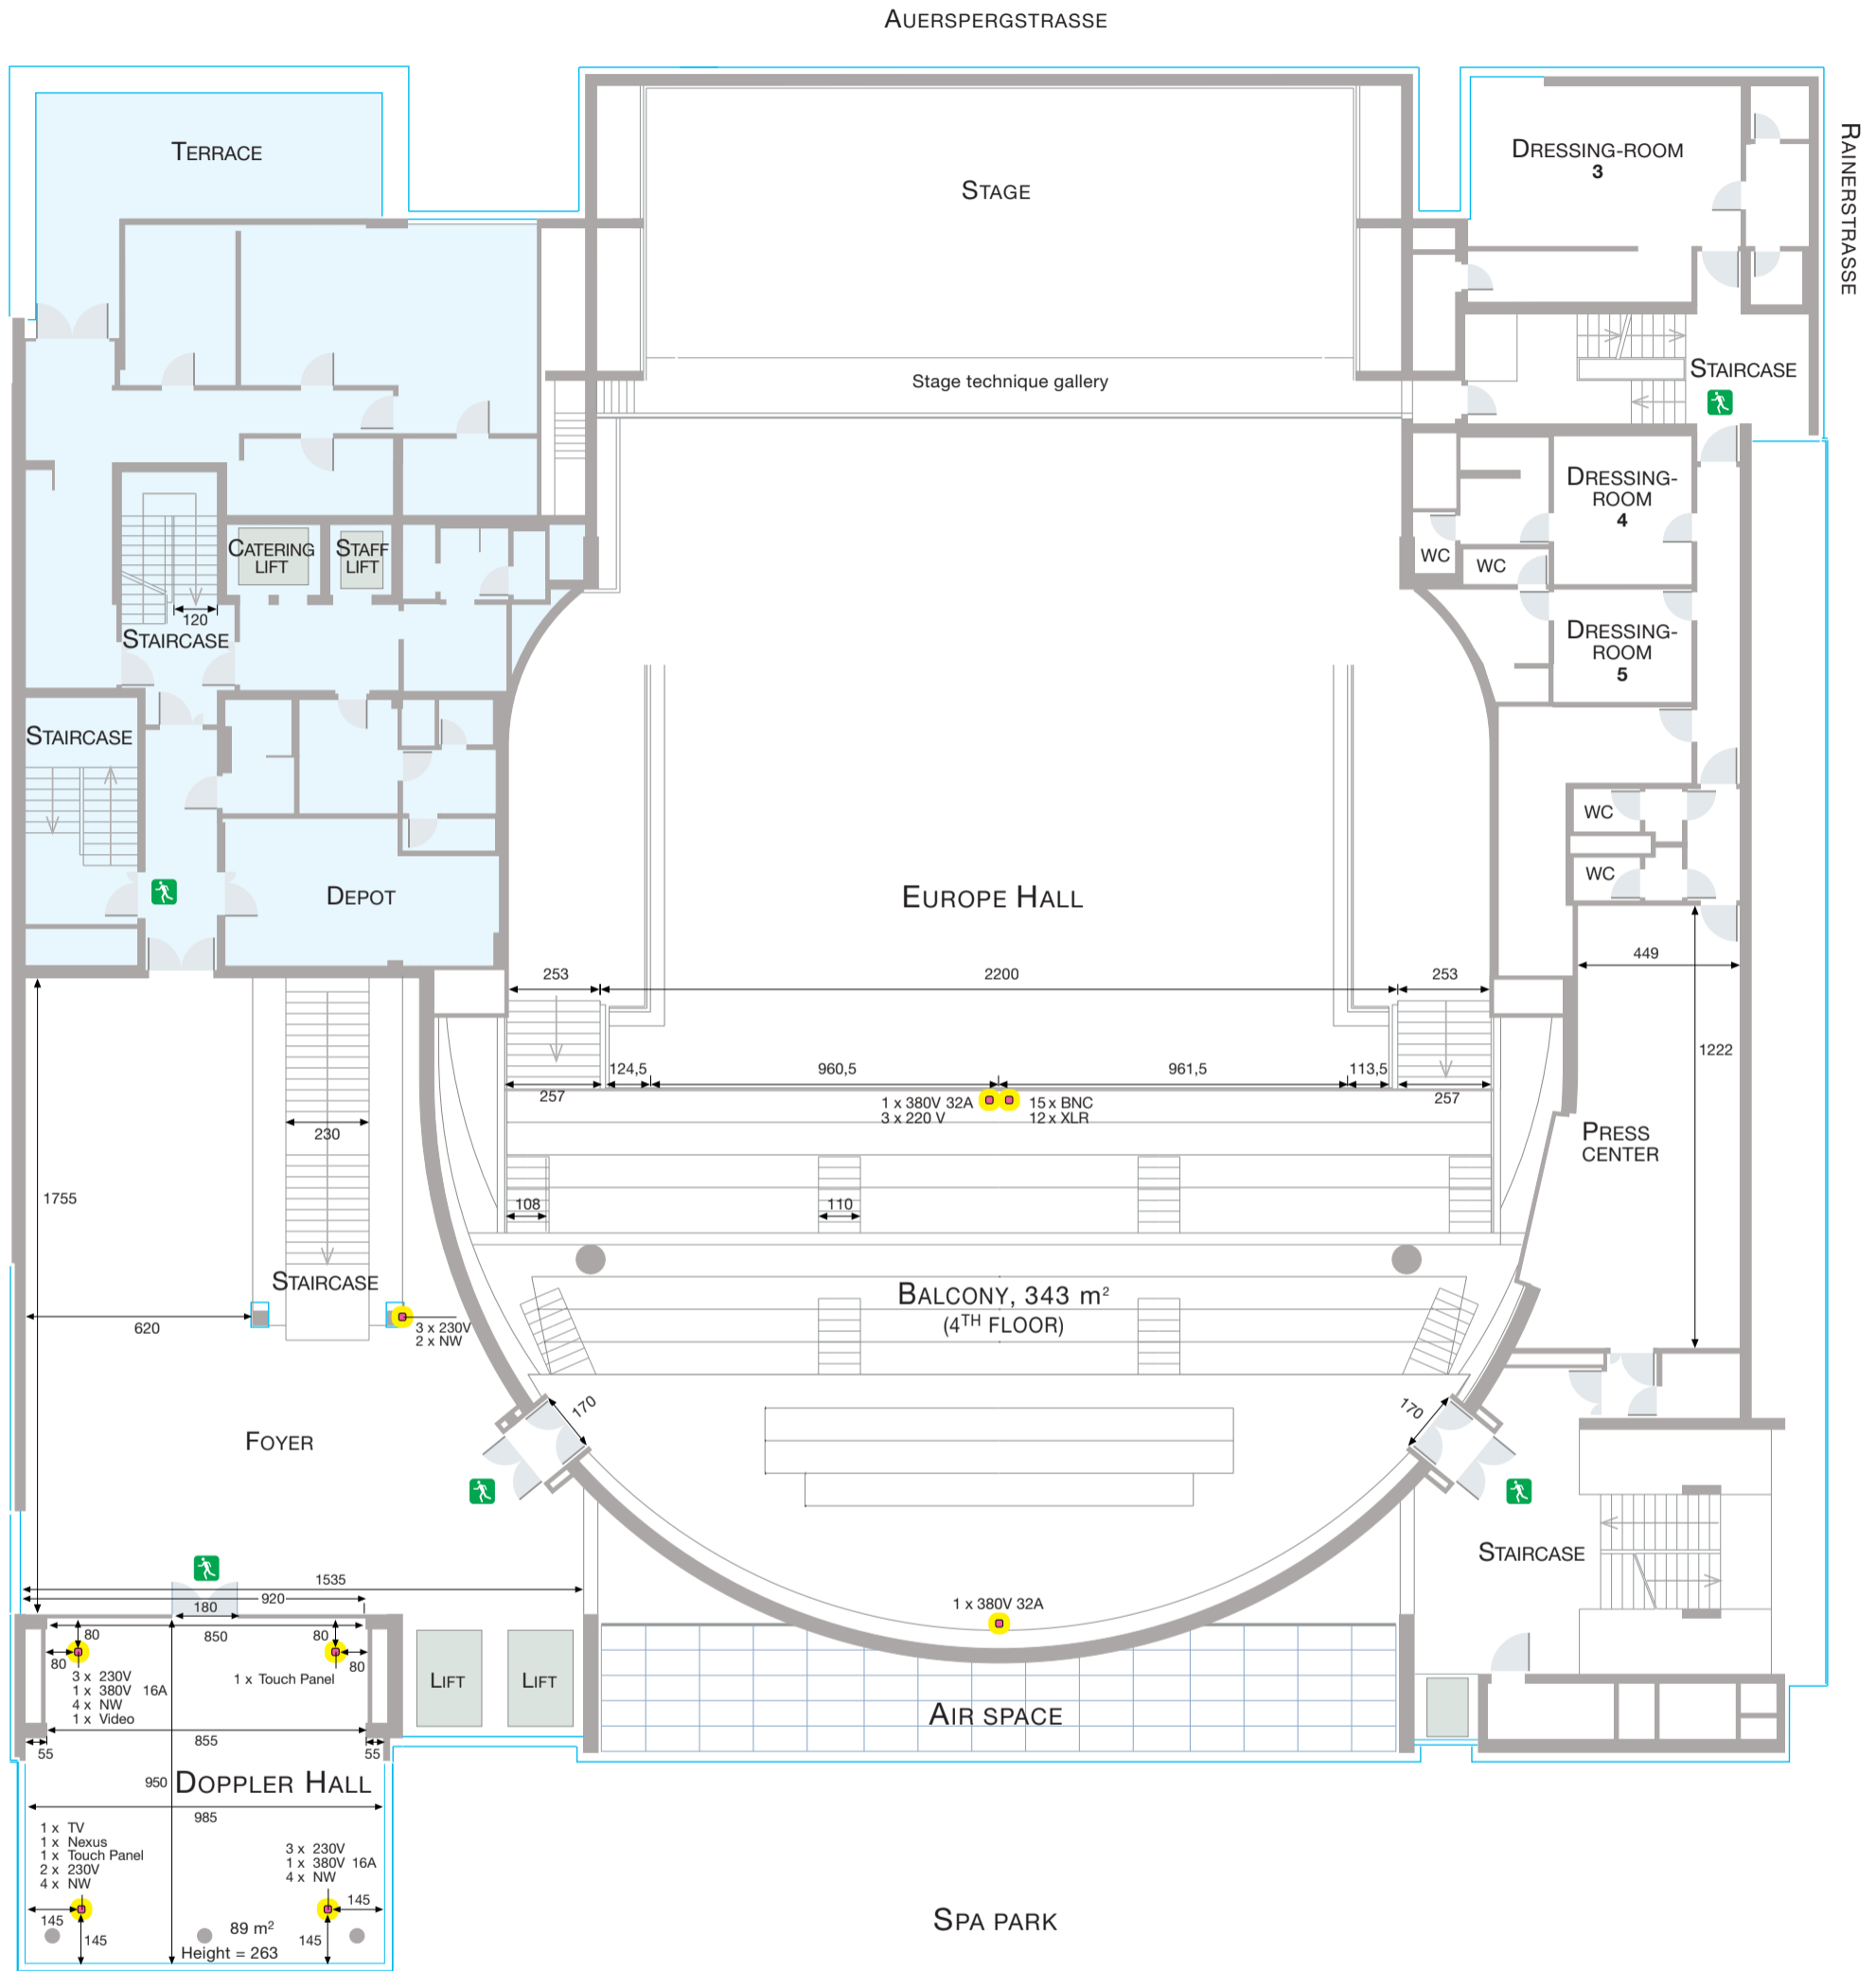

Fourth Floor

0 50 100 200 300 400 500 cm

CAPTION

- Nexus = Audiosystem link
- Touch Panel = On-site handling of light, fade-out, shading, silver screens (if present)
- NW = Network, analog, ISDN, V-Lan, dedicated line
- IR = Cabling for infrared heating element
- Red flash light BMZ = Fire detector flash light
- TV-Antenna = TV and Radio Link
- Bottom tank = WW and CW supply and drain

- 60 Lengths specifications in centimetre
- Floor outlet
- Mobile walls
- Fixed walls
- Closed area

Status: 05/2008