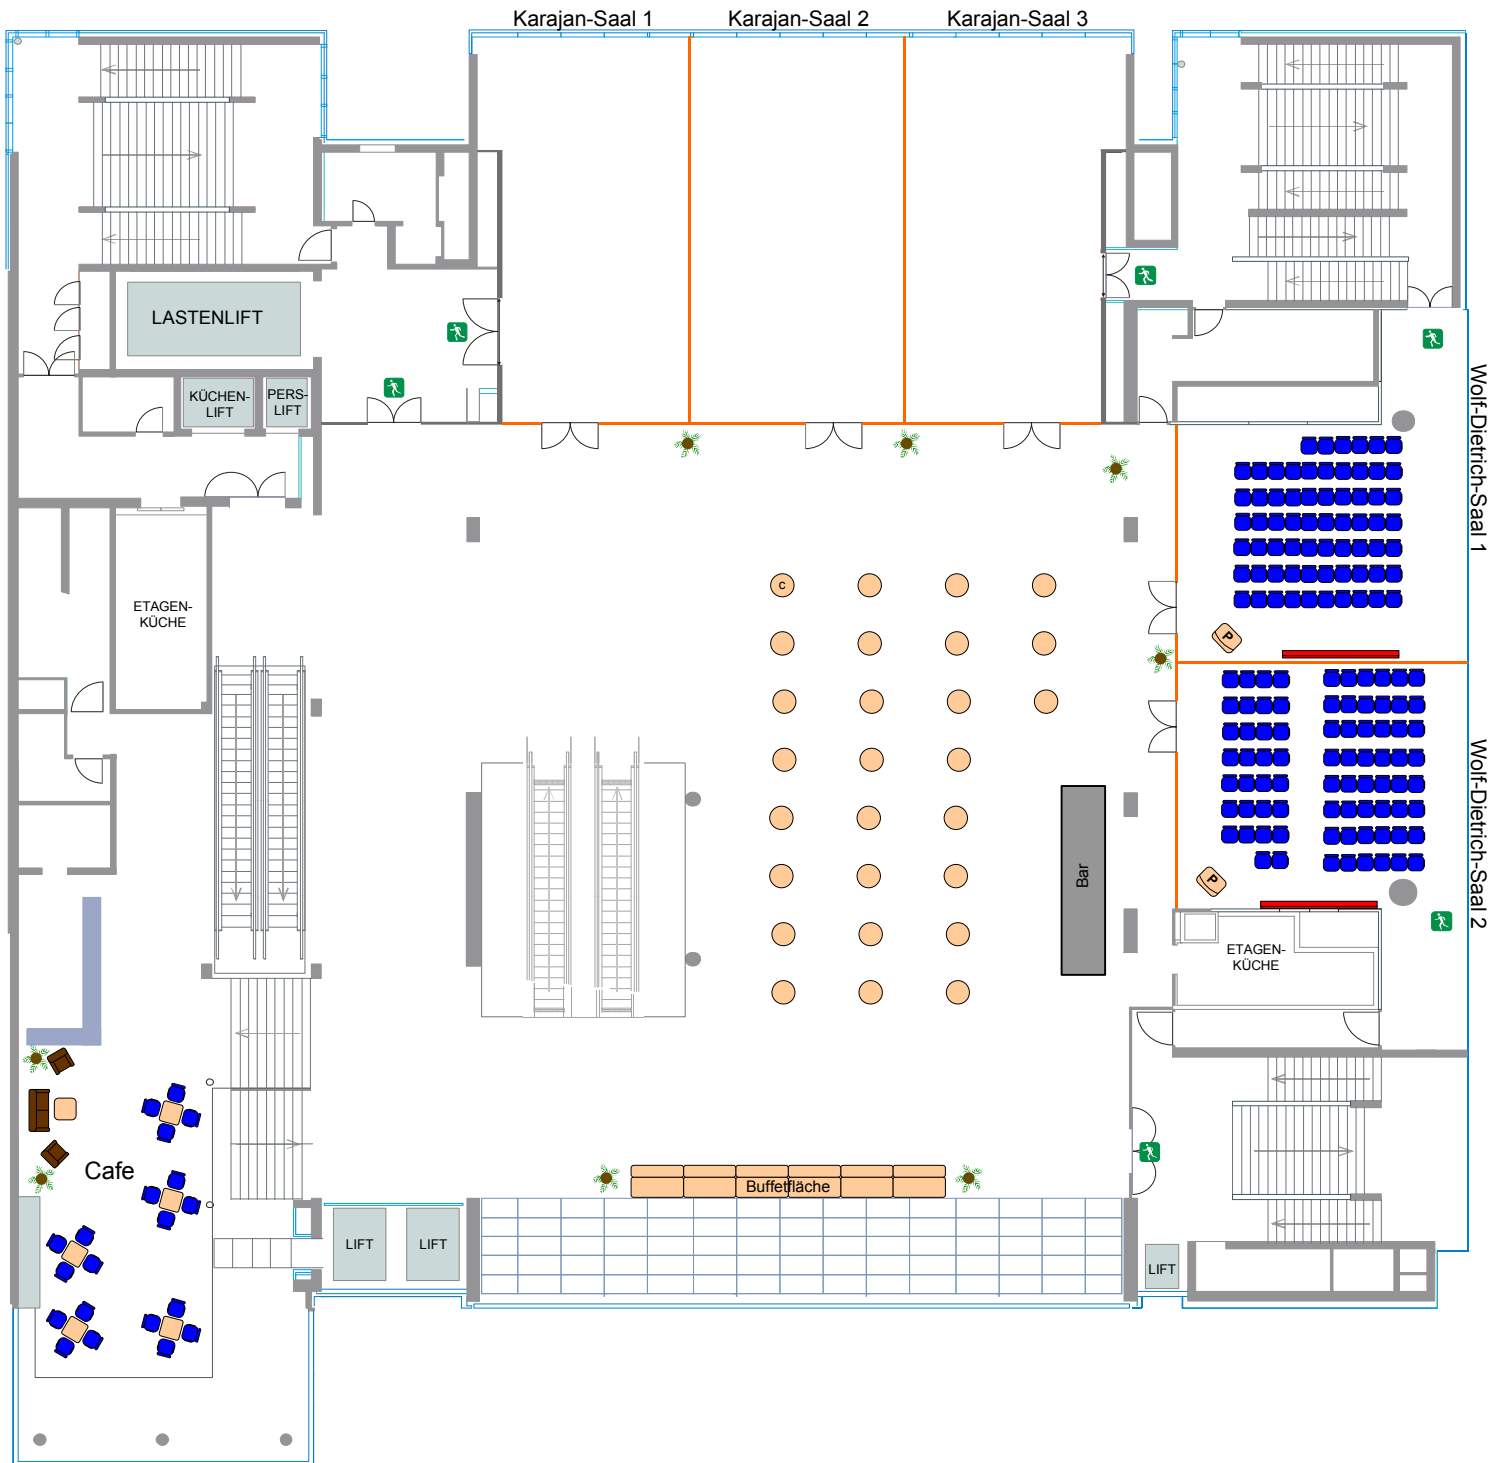

Salzburg Congress, 1.Obergeschoss

2 Break Outs, Theaterbestuhlung

Wolf-Dietrich-Saal 1 66 Pax

Wolf-Dietrich-Saal 2 78 Pax

5,00m