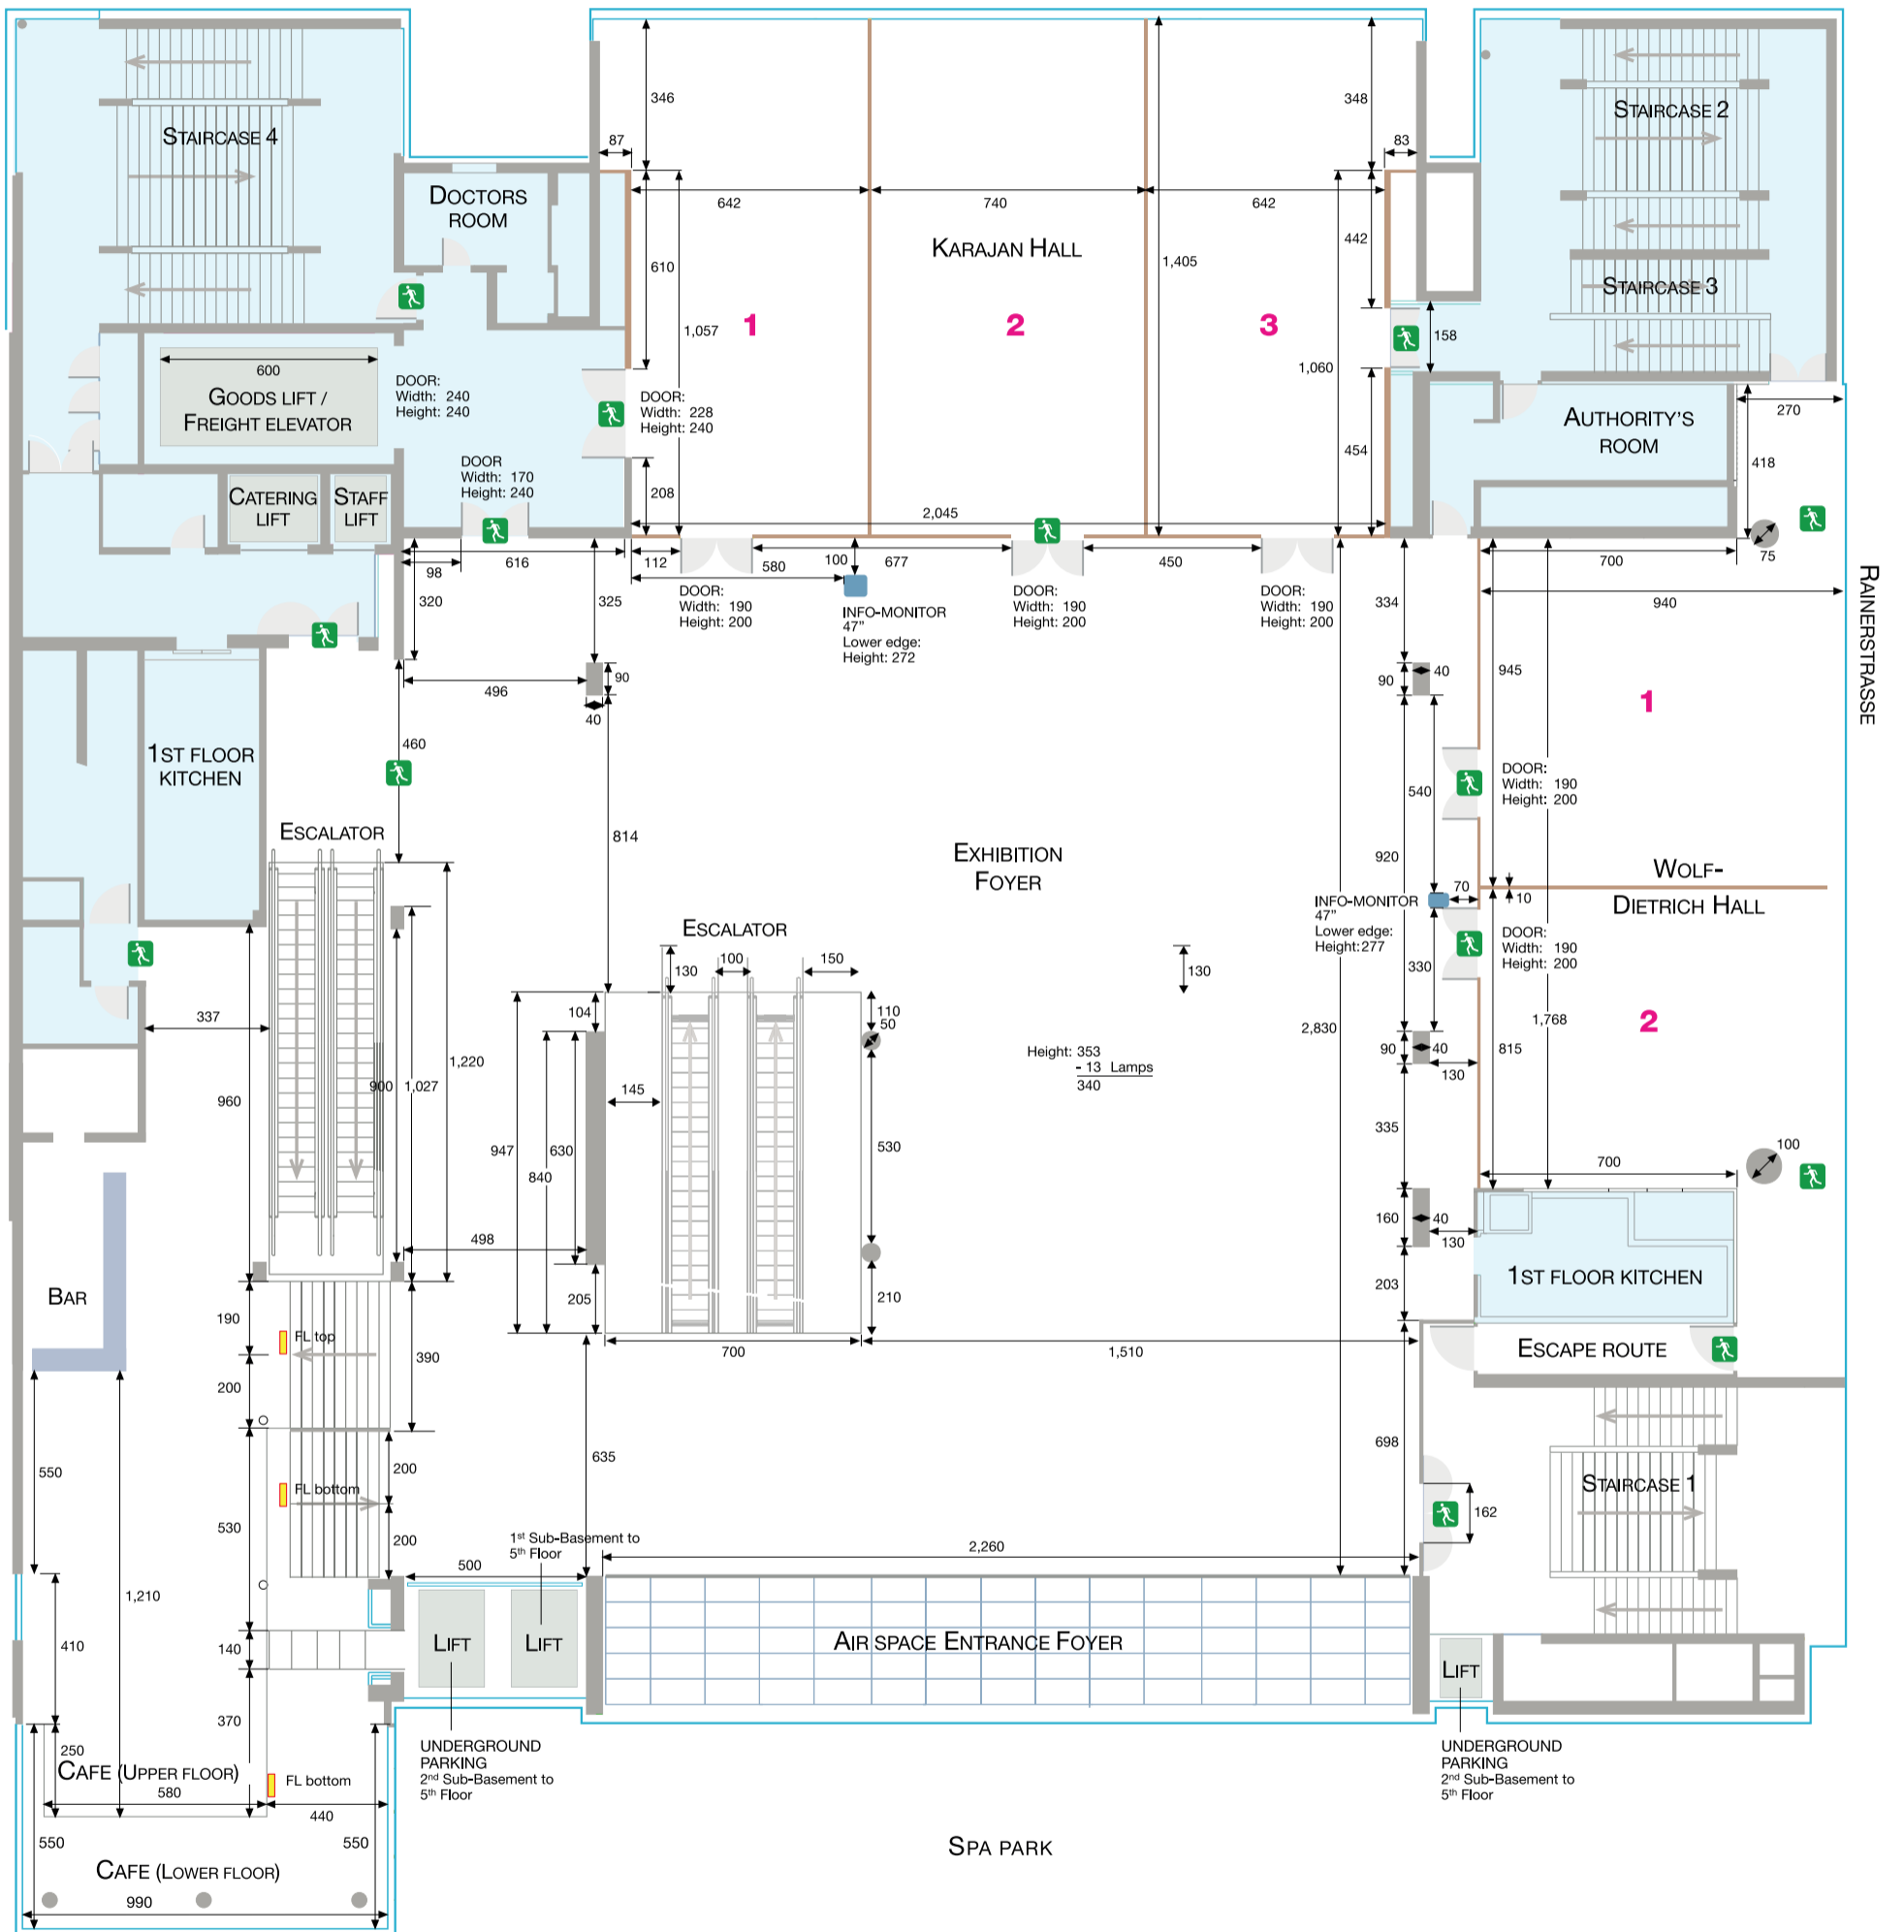

AUERSPERGSTRASSE

CAPTION
 240 Length specifications in centimetres
 Mobile walls
 Fixed walls
 Closed area
 FL Escape route lighting